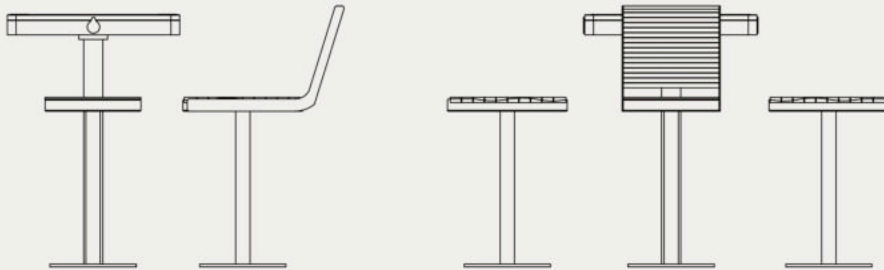

Model: WYC2004

Smart Solar Table
Bench is made of Corten steel ,
Stainless steel #201
Tempered Glass 6mm
Thickness of 4 mm.

DESCRIPTION: Smart Table is made of Corten steel
Stainless steel #201
Solar Panel 43W
WI-FI Router 4G: YES

FINISHES:
Plexus box- IO55 2P USB 5V (2.1A)
Qi Standard
Stainless steel #201 or #304
Thermo-lacquered in a choice of RAL

DIMENSIONS: L 720mm x 720mm x H 770/1050mm - WEIGHT: 100 Kg

WYC2004 is a collection of Smart Solar Table. Easily to place on the street, with a very elaborate design it is perfect for any use and concept.

Material: Stainless steel #201 + WPC wood
 1 table+1 chair+2 benches
 Dimensions: table D- 75cm, H-77/100cm
 Solar Panel: 43W
 Tempered Glass 6mm
 Battery capacity: 12V, 30AH - 55AH
 Controller Type: MPPT
 Weight: estimated 100kg
 USB charging:2
 Power (per port): 5V (2.1A)
 Wireless charging: 2
 Sensor
 Cooling System
 Bluetooth speaker: No
 Wi-Fi Optional: 4G/International router