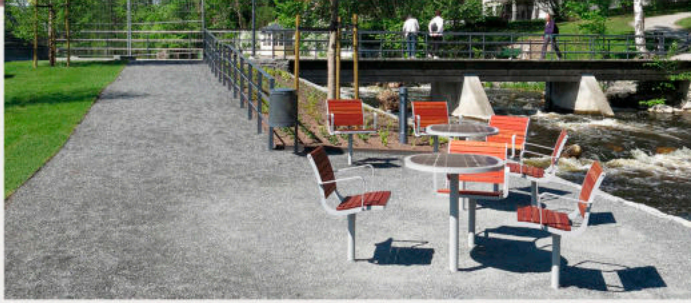

Model: WYC2004

Smart Solar Table
Bench is made of Corten steel ,
Stainless steel #201
Tempered Glass 6mm
Thickness of 4 mm.

DESCRIPTION: Smart Table is made of Corten steel
Stainless steel #201
Solar Panel 43W
WI-FI Router 4G: YES

FINISHES:
Plexus box- IO55 2P USB 5V (2.1A)
Qi Standard
Stainless steel #201 or #304
Thermo-lacquered in a choice of RAL

DIMENSIONS: L 720mm x 720mm x H 770/1050mm - WEIGHT: 100 Kg

WYC2004 is a collection of Smart Solar Table. Easily to place on the street, with a very elaborate design it is perfect for any use and concept.

With solar panel, USB charger and Wireless, we manufacture the color and style that the client needs.

Perfect for parks, streets, bus stops, train stations, campuses, shopping centers and others.

Anchoring of installations to the ground and steel casing: resistance to vandalism

Material: Stainless steel #201 + WPC wood
 1 table+1 chair+2 benches
 Dimensions: table D- 75cm, H-77/100cm
 Solar Panel: 43W
 Tempered Glass 6mm
 Battery capacity: 12V, 30AH - 55AH
 Controller Type: MPPT
 Weight: estimated 100kg
 USB charging:2
 Power (per port): 5V (2.1A)
 Wireless charging: 2
 Sensor
 Cooling System
 Bluetooth speaker: No
 Wi-Fi Optional: 4G/International router