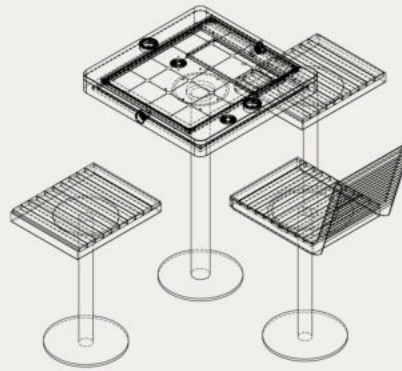

Model: WYC2004

Smart Solar Table
Bench is made of Corten steel ,
Stainless steel #201
Tempered Glass 6mm
Thickness of 4 mm.

DESCRIPTION: Smart Table is made of Corten steel
Stainless steel #201
Solar Panel 43W
WI-FI Router 4G: YES

FINISHES:
Plexus box- IO55 2P USB 5V (2.1A)
Qi Standard
Stainless steel #201 or #304
Thermo-lacquered in a choice of RAL

DIMENSIONS: L 720mm x 720mm x H 770/1050mm - WEIGHT: 100 Kg

WYC2004 is a collection of Smart Solar Table. Easily to place on the street, with a very elaborate design it is perfect for any use and concept.

Material: Stainless steel #201 + WPC wood
 1 table+1 chair+2 benches
 Dimensions: table D- 75cm, H-77/100cm
 Solar Panel: 43W
 Tempered Glass 6mm
 Battery capacity: 12V, 30AH - 55AH
 Controller Type: MPPT
 Weight: estimated 100kg
 USB charging:2
 Power (per port): 5V (2.1A)
 Wireless charging: 2
 Sensor
 Cooling System
 Bluetooth speaker: No
 Wi-Fi Optional: 4G/International router