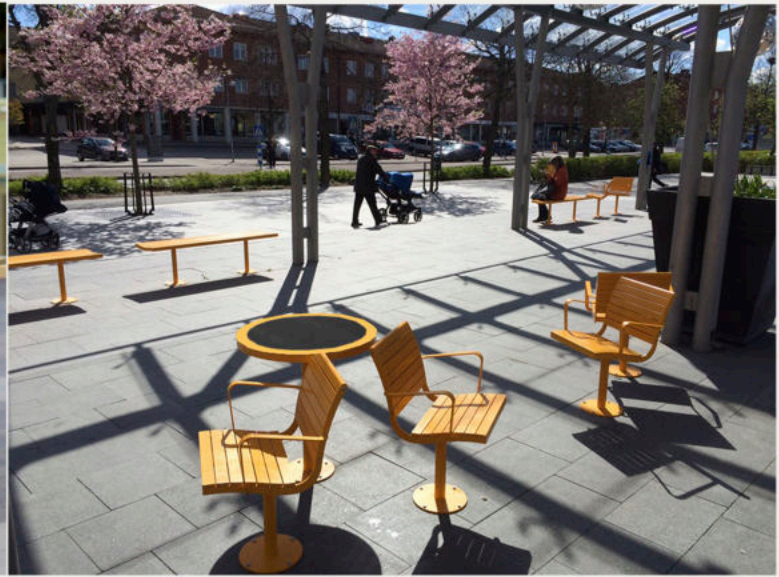

Model: WYC2004

Smart Solar Table
Bench is made of Corten steel ,
Stainless steel #201
Tempered Glass 6mm
Thickness of 4 mm.

DESCRIPTION: Smart Table is made of Corten steel
Stainless steel #201
Solar Panel 43W
WI-FI Router 4G: YES

FINISHES:
Plexus box- IO55 2P USB 5V (2.1A)
Qi Standard
Stainless steel #201 or #304
Thermo-lacquered in a choice of RAL

DIMENSIONS: L 720mm x 720mm x H 770/1050mm - WEIGHT: 100 Kg

WYC2004 is a collection of Smart Solar Table. Easily to place on the street, with a very elaborate design it is perfect for any use and concept.

With solar panel, USB charger and Wireless, we manufacture the color and style that the client needs.

Perfect for parks, streets, bus stops, train stations, campuses, shopping centers and others.

Anchoring of installations to the ground and steel casing: resistance to vandalism

Material: Stainless steel #201 + WPC wood
 1 table+1 chair+2 benches
 Dimensions: table D- 75cm, H-77/100cm
 Solar Panel: 43W
 Tempered Glass 6mm
 Battery capacity: 12V, 30AH - 55AH
 Controller Type: MPPT
 Weight: estimated 100kg
 USB charging:2
 Power (per port): 5V (2.1A)
 Wireless charging: 2
 Sensor
 Cooling System
 Bluetooth speaker: No
 Wi-Fi Optional: 4G/International router